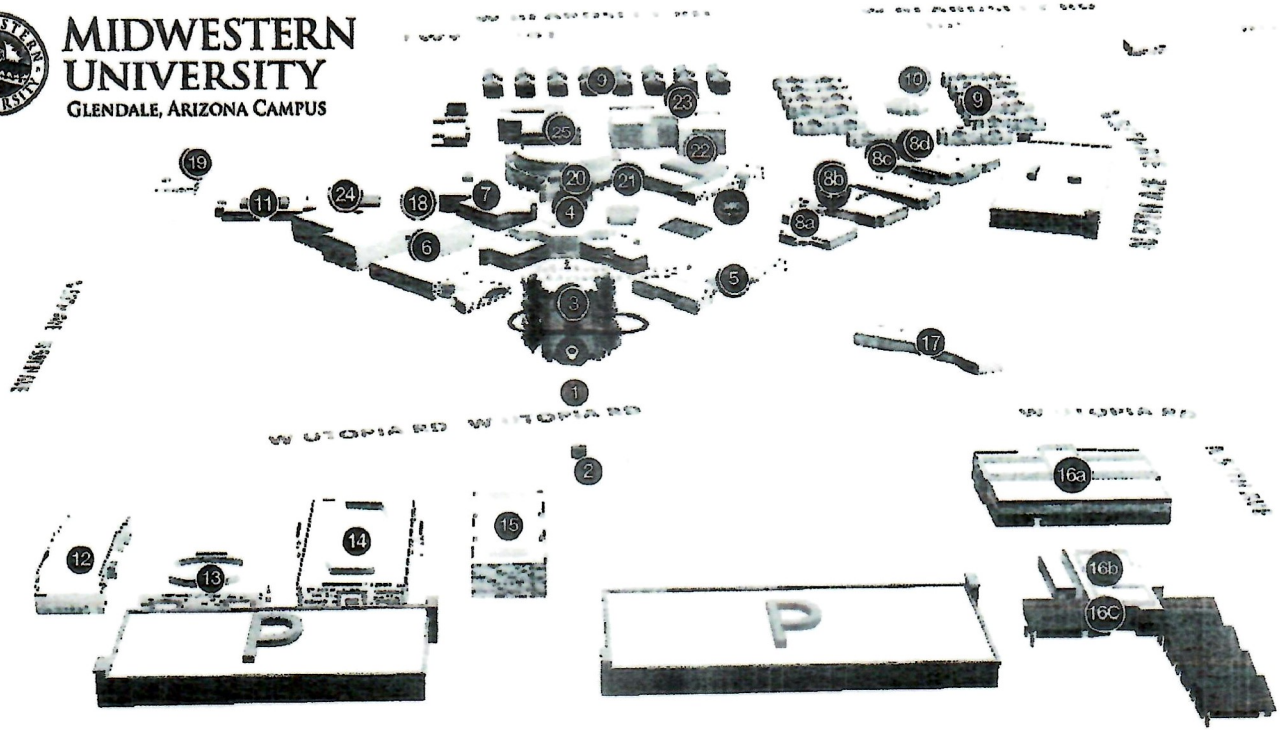

2 maps of Midwestern University Campus are attached.

MIDWESTERN UNIVERSITY

GLENDALE, ARIZONA CAMPUS

- | | | | | | |
|----|---------------------------|-----|-----------------------------|---------|------------------------------|
| 1 | Welcome Center | 9 | Student Apartment Complex | 18 | Glendale Hall |
| 2 | Welcome Center | 10 | Cactus Clubhouse | 19 | Mesquite Hall |
| 3 | Reflecting Pool | 11 | Foothills Science Center | 20 | Auditorium |
| 4 | Sahuaro Hall | 12 | Multispecialty Clinic | 21 | Interfaith Chapel |
| 5 | Ocotillo Hall | 13 | Eye Institute | 22 | Recreation and Wellness Hall |
| 6 | Cholla Hall | 14 | Dental Institute | 23 | Cactus Wren Hall |
| 7 | Agave Hall | 15 | Therapy Institute | 24 | Yucca Facilities Plant |
| 8a | Barrel Student Center I | 16a | Companion Animal Clinic | 25 | Dr. Arthur G. Dobbelaere |
| 8b | Barrel Student Center II | 16b | Diagnostic Pathology Center | | Science Hall |
| 8c | Barrel Student Center III | 16c | Large Animal Clinic | A, B, C | Parking Garage |
| 8d | Barrel Student Center IV | 17 | University Administration | D, E, F | Parking Lot |